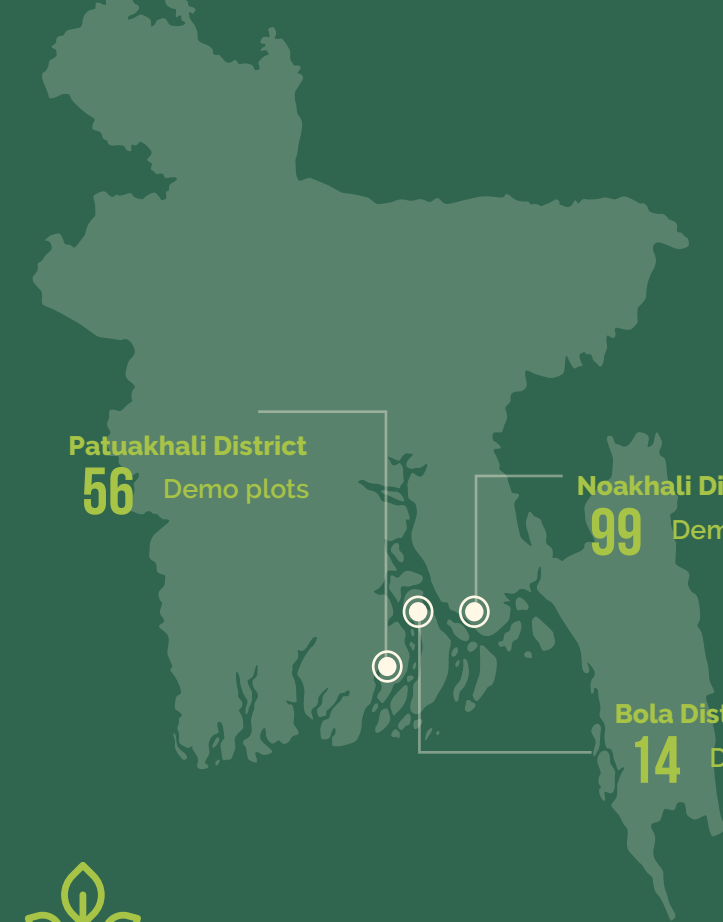

2021

BANGLADESH

DEMONSTRATION PLOT LOCATIONS

TOTAL FARMERS TRAINED

Total Farmers

2,110

Women

1,116

Men

994

Youth

977

(age <35 years old)