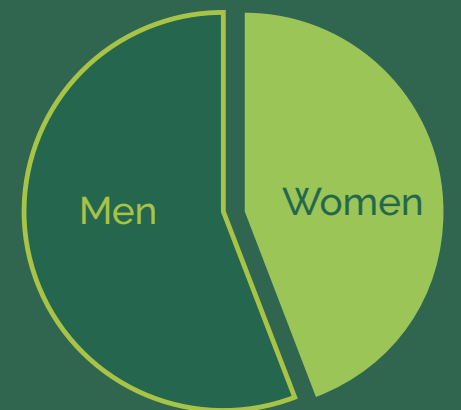

KNOWLEDGE
TRANSFER

MYANMAR

DEMONSTRATION PLOT LOCATIONS

TOTAL FARMERS TRAINED

Rakhine
209 Demo plots

Shan
90 Demo plots

Nay Pyi Taw
40 Demo plots

Magway
14 Demo plots

Mon
60 Demo plots

Kayin
268 Demo plots

Total Farmers

5,506

Women

2,440

Men

3,066

Youth

1,426

(age <35 years old)

Total Key
Farmers Trained

433

Women

169

Men