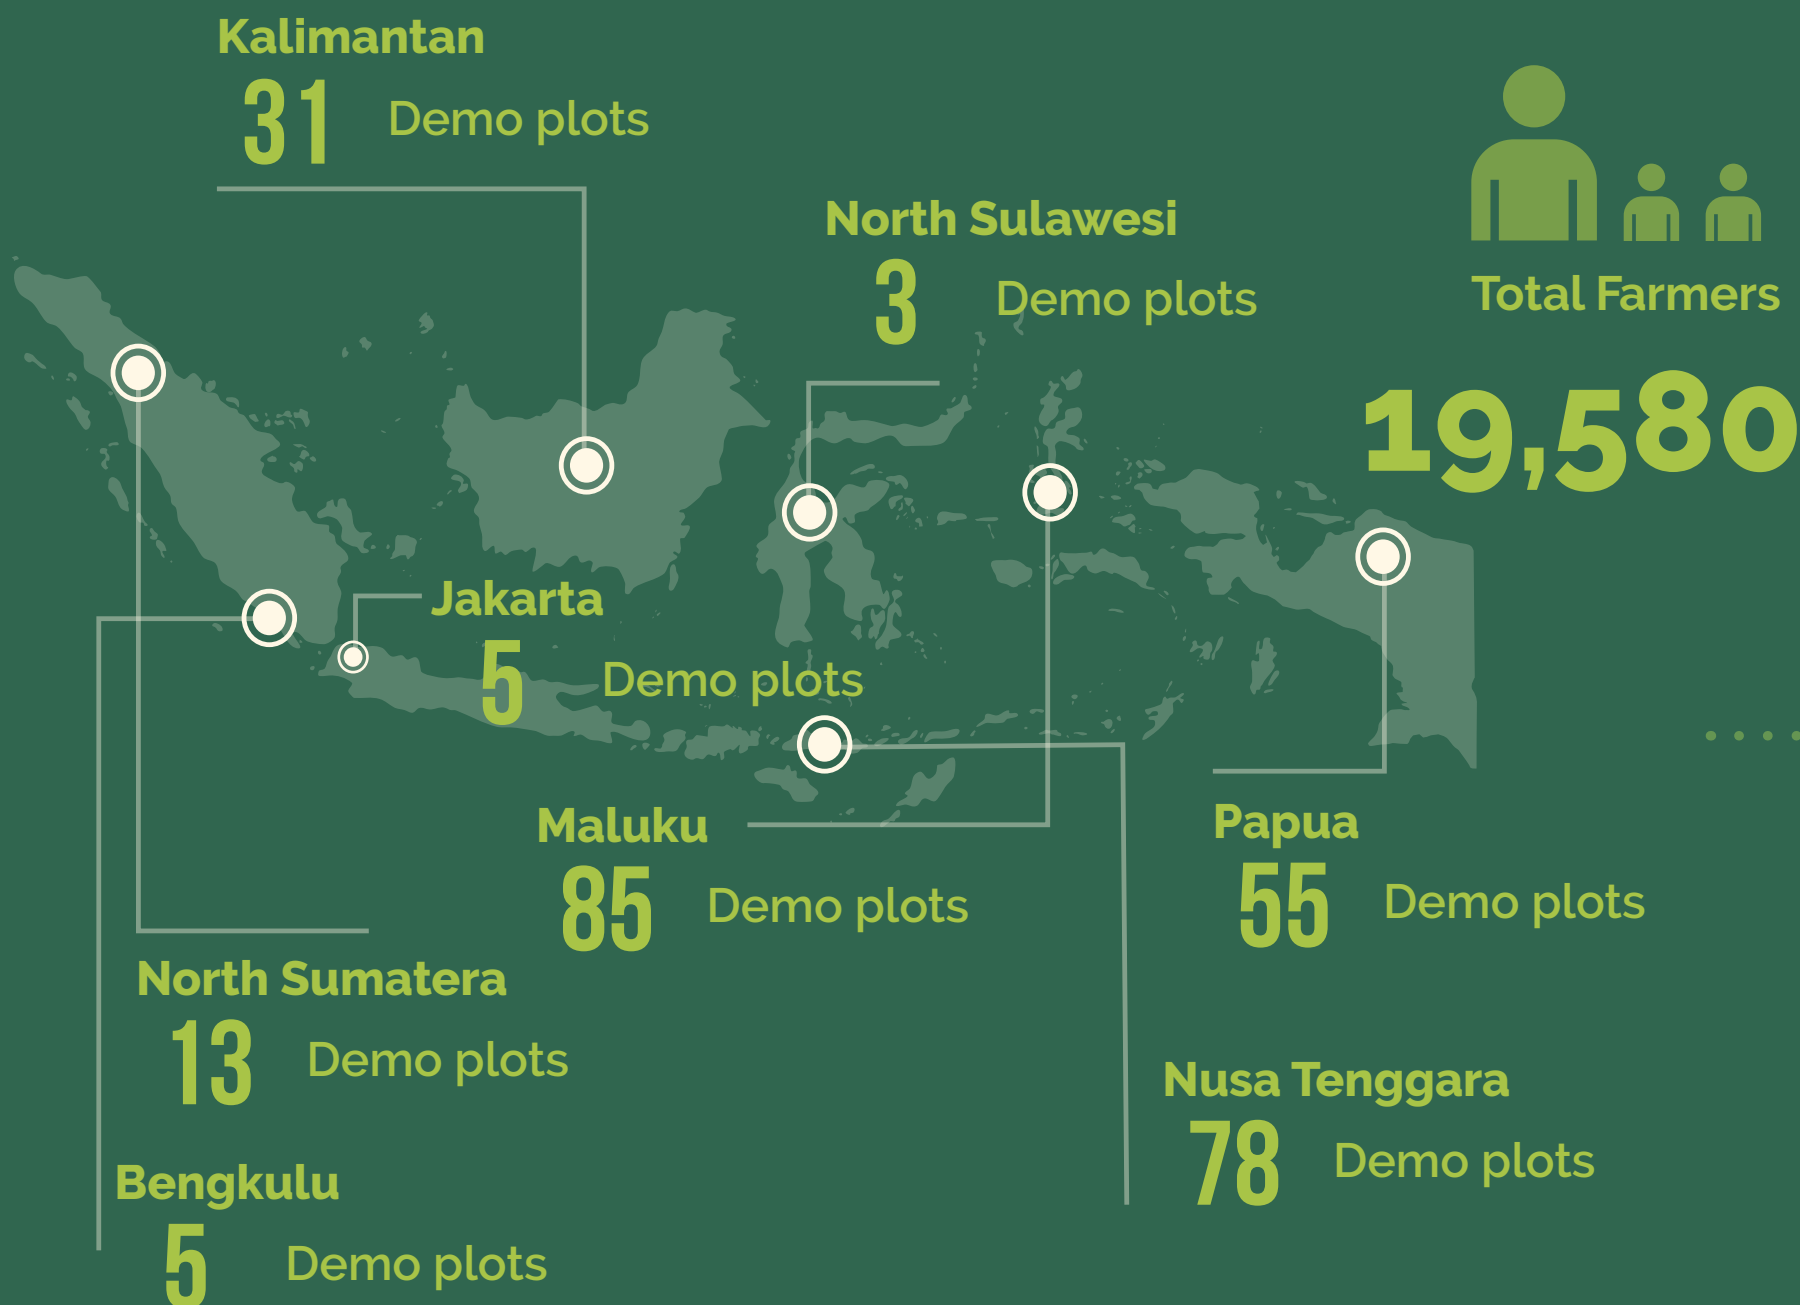

KNOWLEDGE
TRANSFER

INDONESIA

DEMONSTRATION PLOT LOCATIONS

TOTAL FARMERS TRAINED

Total Farmers

19,580

Women

8,337

Men

11,243

Youth

4,481

(age <35 years old)

Total Key
Farmers Trained

391

Women

108

Men

283

Youth

93