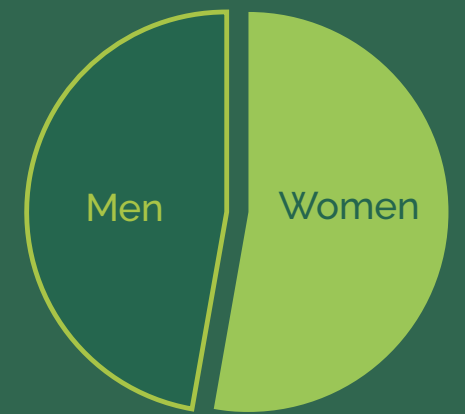

KNOWLEDGE
TRANSFER

BANGLADESH

DEMONSTRATION PLOT LOCATIONS

TOTAL FARMERS TRAINED

Women
1,116

Men
994

Youth
977
(age <35 years old)

Patuakhali District
56 Demo plots

Noakhali District
99 Demo plots

Bola District
14 Demo plots

Total Key
Farmers Trained **171**

Women	Men	Youth
83	88	0